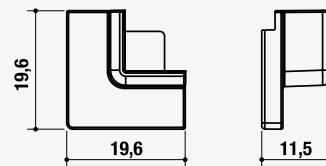

PROFILI E ZOCCOLATURE
PROFILES AND SKIRTINGS

ART. 930

Profilo perimetrale in alluminio
Perimetral aluminium profile

ART. 926

Angolare per profilo
Corner for profile

ART. 985

Angolare per profilo per anta
Corner for door profile

ART. 380

Zoccolo per armadiature H 32
PVC plinth for wardrobe H 32

ART. 311

Tappo per zoccolo H 32 x 18
Cap for PVC plinth H 32 x 18

ART. 752

Zoccolo per armadiature H 32 da rivestire con carta
PVC plinth for wardrobe H 32 to be covered with paper foil