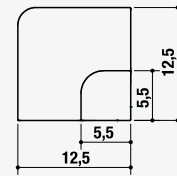

PROFILI E ZOCCOLATURE
PROFILES AND SKIRTINGS

ART. 930

Profilo perimetrale in alluminio
Perimetral aluminium profile

ART. 926

Angolare per profilo
Corner for profile

ART. 985

Angolare per profilo per anta
Corner for door profile

ART. 380

Zoccolo per armadiature H 32
PVC plinth for wardrobe H 32

ART. 311

Tappo per zoccolo H 32 x 18
Cap for PVC plinth H 32 x 18

ART. 752

Zoccolo per armadiature H 32 da rivestire con carta
PVC plinth for wardrobe H 32 to be covered with paper foil