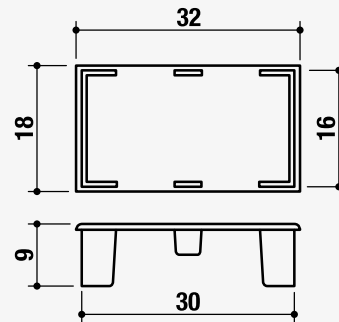

PROFILI E ZOCCOLATURE
PROFILES AND SKIRTINGS

ART. 930

Profilo perimetrale in alluminio
Perimetral aluminium profile

ART. 926

Angolare per profilo
Corner for profile

ART. 985

Angolare per profilo per anta
Corner for door profile

ART. 380

Zoccolo per armadiature H 32
PVC plinth for wardrobe H 32

ART. 311

Tappo per zoccolo H 32 x 18
Cap for PVC plinth H 32 x 18

ART. 752

Zoccolo per armadiature H 32 da rivestire con carta
PVC plinth for wardrobe H 32 to be covered with paper foil